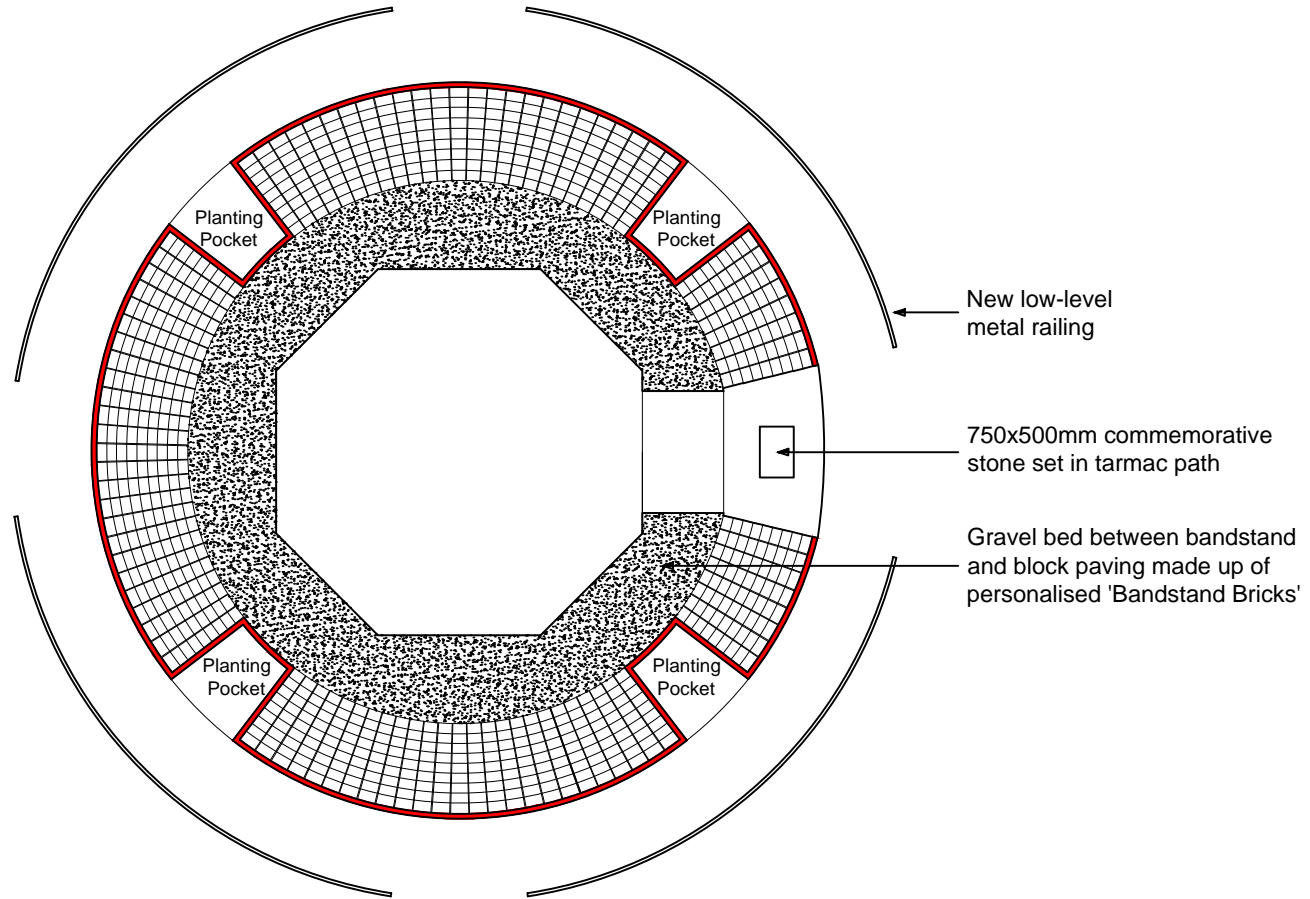

Croydon Road Recreation Ground Bandstand Brick Pathway

Croydon Road Recreation
Ground Bandstand

Property Division
London Borough of Bromley
Civic Centre
Stockwell Close
Bromley
KENT
BR1 3UH
Tel: 020 8464 3333
Fax: 020 8461 7921
Email: info@bromley.gov.uk

Plan Layout
Scale NTS Date 01/12/14 Drawn SJH
ES16614/01 Revision -